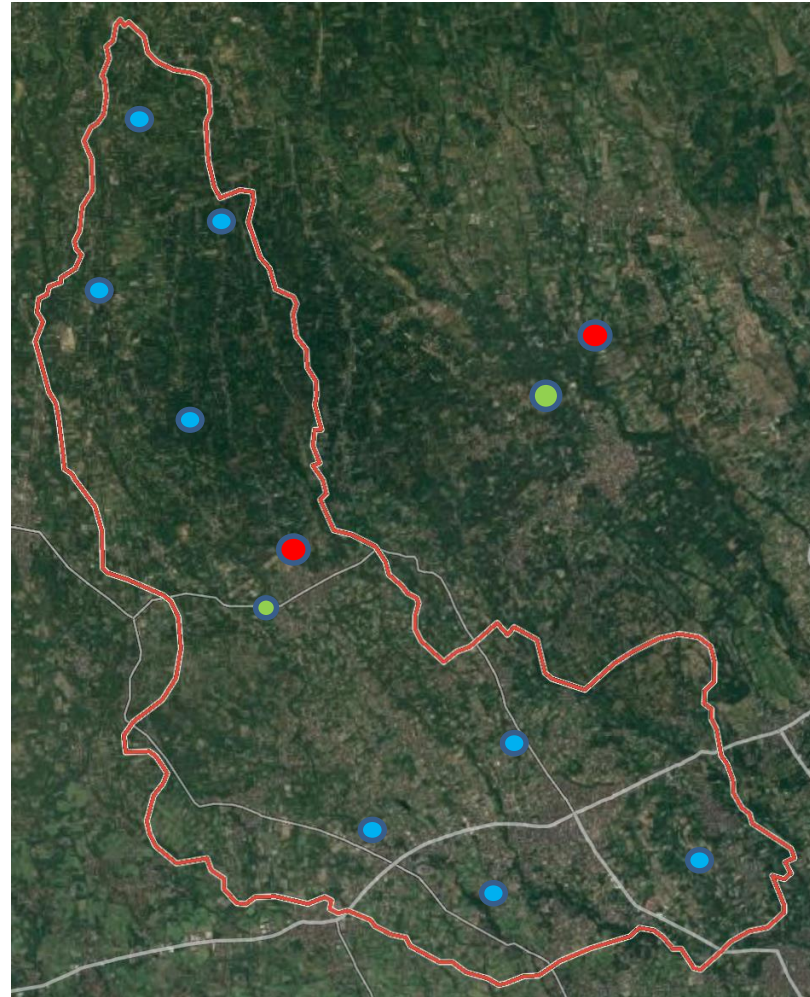

Penyebaran data ke petani lebih cepat

1 x

1 x

Pessl Instruments Water Level Sensor or Tank Level Sensor

8 x

Rain Gauge and Air Temperature.