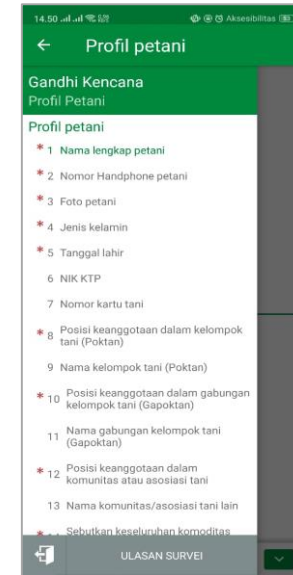

**Applications:** Depth or level measurement in wells and open waters (rivers and lakes) and ground water level measurement. Also available as tank level sensor, which is made from stainless steel and can be used in corrosive environments, such as fertilizer tanks, to monitor the level of fertilizer moisture.

8 x

iMETOS® ECO D3 CLIMA

Rain Gauge and Air Temperature.

Sejak 2012, kegiatan 8villages fokus ke pembangunan ekosistem ekonomi petani berbasis digital

# Aktifitas Lombok (ADB + BAPPENAS) – aktifitas 1 bulan