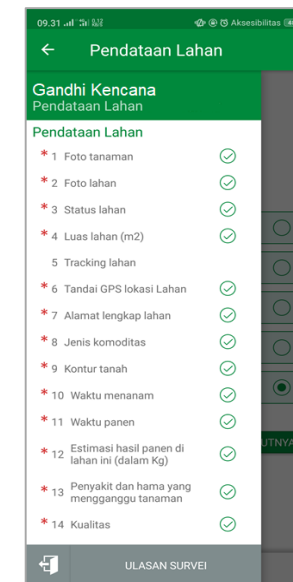

Aktifitas Lombok (ADB + BAPPENAS) – aktifitas 1 bulan