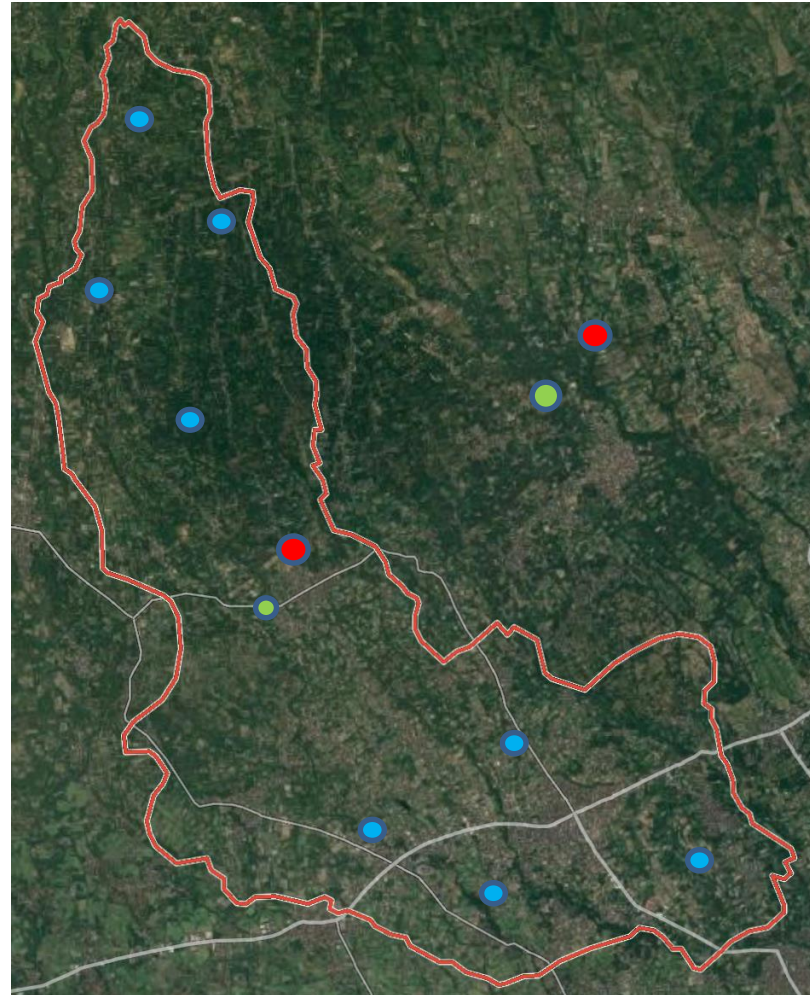

Penyebaran data ke petani lebih cepat

Pessl Instruments Water Level Sensor or Tank Level Sensor

Rain Gauge and Air Temperature.