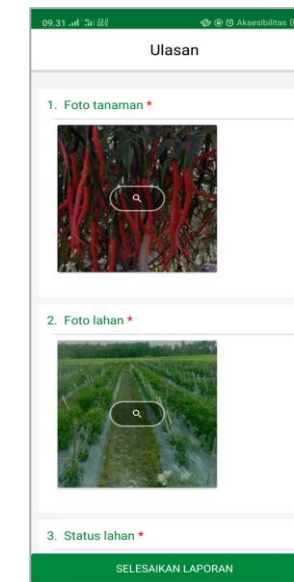

Aktifitas Lombok (ADB + BAPPENAS) – aktifitas 1 bulan